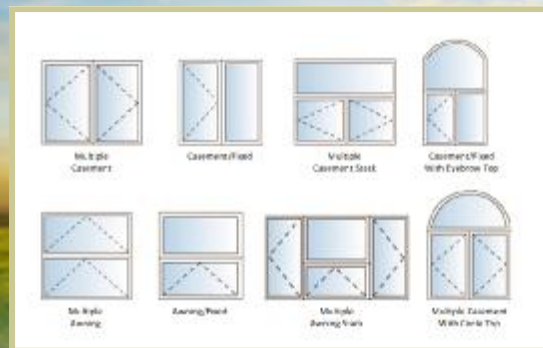

All windows listed feature:

- 100% grade-A first-generation vinyl.
- Multi-chamber sash create an insulated air chamber.
- LoE high performance insulated glass.
- Constant force system operation.
- Dual weather strip provides energy tight seal.
- Standard sash pivots for easy inside cleaning.
- EdgeTech® Super Spacer helps protect against harmful condensation.
- Triple weather strip at sill area.
- Fold-Away Handle

QUALITY WINDOWS
MADE AFFORDABLE